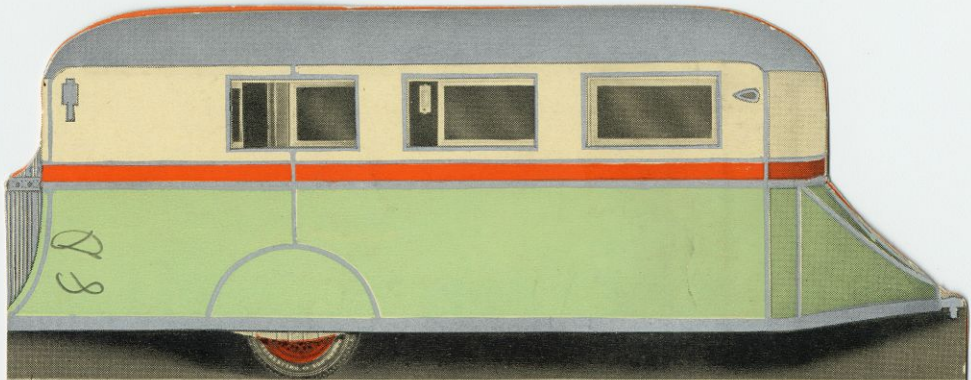

DETAILS DETERMINE THE PRODUCT