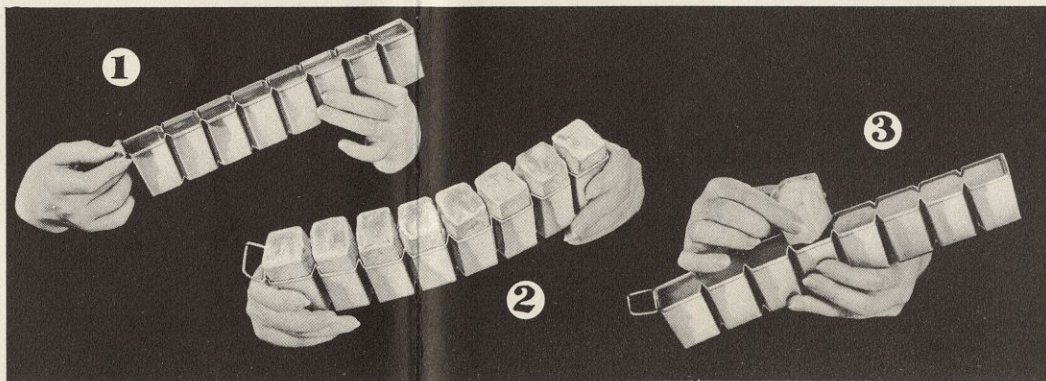

Fingertip control
from Metflex to
Glass

Now! The METFLEX Ice Tray

OF STAINLESS STEEL

MADE TO FIT ANY MECHANICAL REFRIGERATOR

①
Quick freezing and
easy to withdraw
from refrigerator.

②
Flex gently sidewise
back and forth.
Ice cubes loosen
and pop up!

③
Pinch out one cube
or turn them all out!
Unused ice is left
undisturbed.

The very last word in convenience and economy. Really enjoy your refrigerator—
Eliminate your pet peeves. Install Metflex Trays now!

NO SPLASH—NO WET HANDS—NO MELTING—NO WASTE

A McCORD PRODUCT

McCORD RADIATOR & MFG. CO., DETROIT
Est. 1896

The METLFLEX Ice Tray already has been adopted as original equipment on several leading makes of refrigerators.