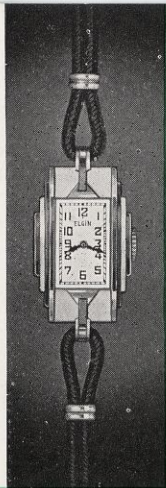

The new streamlined Burlington "Zephyr" flashes down the rails at 110 miles an hour . . . college oarsmen stroke out a record race . . . This is the exciting drama you'll see at the new Elgin sound movie theater. Admission free. 50 shows a day. Location? Elgin Exhibit, Pavilion 4, General Exhibits Group.

2021 (natural) 2020 (white)—Celebrated "American Beauty." 15 jewels, gold filled case. \$37.50

1422—Popular Elgin. Accurate movement in a sturdy white metal case. \$19.00

2630 (natural) 2616 (white)—Exquisite Elgin baguette. 17j., 14 k. solid gold case with cord. \$55.00

## ELGIN brings TIME and LIGHT to the WORLD'S FAIR

1191—New Elgin of modern design. Natural gold filled case. \$27.50. Also with Arabic dial

1207 (natural) 1205 (white)—Attractive, dainty Elgin. Gold filled case and band. \$27.50