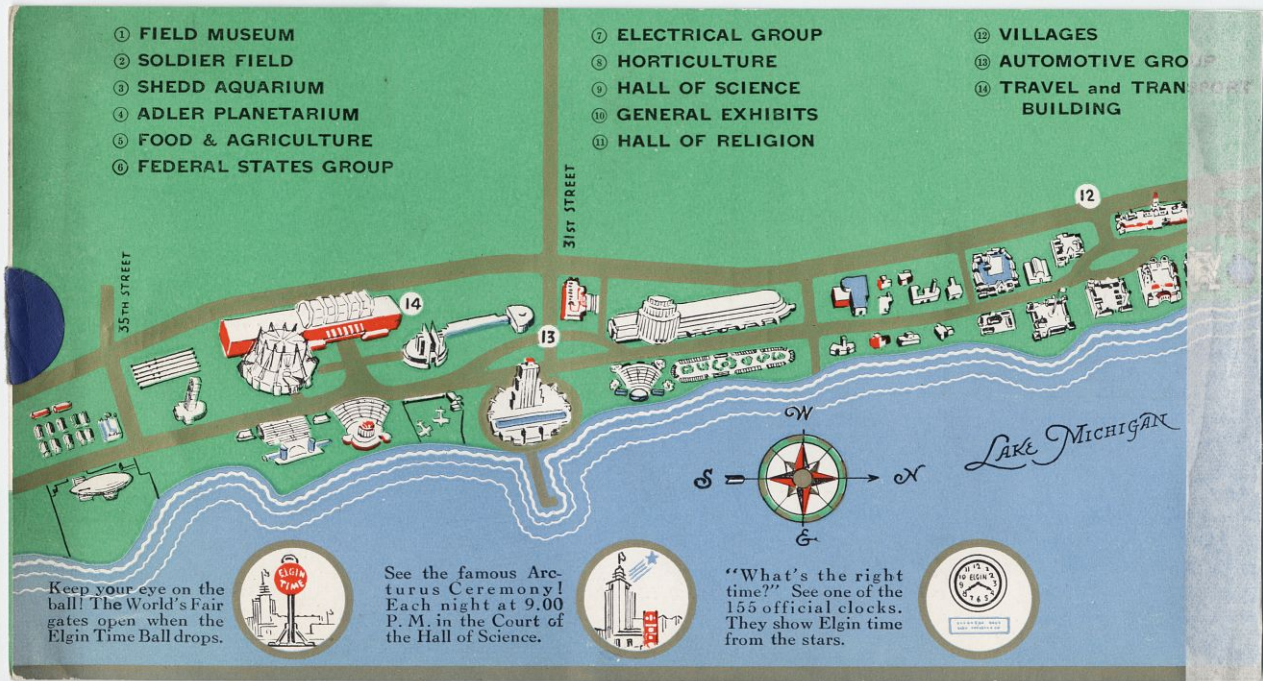

The new streamlined Burlington "Zephyr" flashes down the rails at 110 miles an hour . . . college oarsmen stroke out a record race . . . This is the exciting drama you'll see at the new Elgin sound movie theater. Admission free. 50 shows a day. Location? Elgin Exhibit, Pavilion 4, General Exhibits Group.

1165 (natural) 1158 (white)—A handsome timepiece. 17 jewels, 14 karat gold filled case. \$47.50

The big moment for every World's Fair visitor . . . the famous Arcturus ceremony. Each night Elgin catches a pinpoint of light from the far-away star . . . makes it illuminate the Court of the Hall of Science. The time: 9.00 P.M. The place: the Court of the Hall of Science.

- ① FIELD MUSEUM
- ② SOLDIER FIELD
- ③ SHEDD AQUARIUM
- ④ ADLER PLANETARIUM
- ⑤ FOOD & AGRICULTURE
- ⑥ FEDERAL STATES GROUP

- ⑦ ELECTRICAL GROUP
- ⑧ HORTICULTURE
- ⑨ HALL OF SCIENCE
- ⑩ GENERAL EXHIBITS
- ⑪ HALL OF RELIGION

- ⑫ VILLAGES
- ⑬ AUTOMOTIVE GROUP
- ⑭ TRAVEL and TRANSPORT BUILDING

35TH STREET

31ST STREET

Keep your eye on the ball! The World's Fair gates open when the Elgin Time Ball drops.

See the famous Arc-turus Ceremony! Each night at 9.00 P. M. in the Court of the Hall of Science.