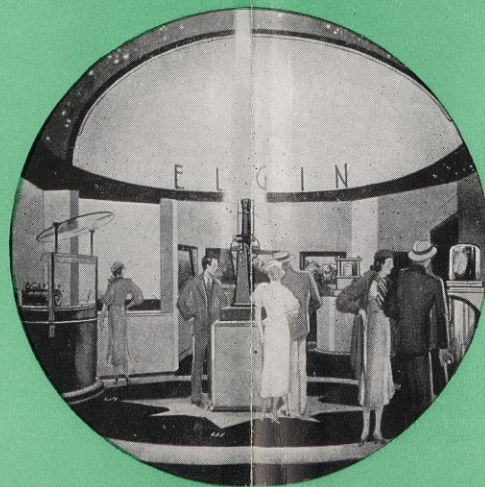

## ELGIN brings TIME and LIGHT to the WORLD'S FAIR

1191—New Elgin of modern design. Natural gold filled case. \$27.50. Also with Arabic dial

1207 (natural) 1205 (white)—Attractive, dainty Elgin. Gold filled case and band. \$27.50

1165 (natural) 1158 (white)—A handsome timepiece. 17 jewels, 14 karat gold filled case. \$47.50

The big moment for every World's Fair visitor . . . the famous Arcturus ceremony. Each night Elgin catches a pinpoint of light from the far-away star . . . makes it illuminate the Court of the Hall of Science. The time: 9.00 P.M. The place: the Court of the Hall of Science.