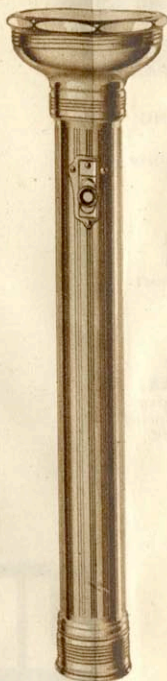

UCC

UNION CARBIDE AND
CARBON CORPORATION

EVEREADY
TRADE MARK
**FLASHLIGHTS
& BATTERIES**

FORTY YEAR'S EXPERIENCE IS BEHIND
EVEREADY FLASHLIGHTS AND BATTERIES

A FEW OF THE MANY EVEREADY FLASHLIGHT MODELS

OFFICIAL
GIRL SCOUT
MODEL
No. 2664

No. 2671

No. 2672

No. 2645

No. 2642

No. 2604

OFFICIAL
BOY SCOUT
MODEL
No. 2697

No. 2604. 2-cell tubular, general purpose, broad beam flashlight.

No. 2642. 3-cell focusing searchlight. 800-foot range.

No. 2645. 5-cell focusing searchlight. 2500-foot range.

No. 2663. Same as No. 2664 but chromium finished.

No. 2664. Official Girl Scout Model. Focusing type, 300-foot beam.

No. 2671. 2-cell focusing spotlight. 400-foot range.

No. 2672. 3-cell focusing spotlight. 500-foot range.

No. 2697. Official Boy Scout Model. Focusing type with 400-foot range.

There is an EVEREADY for every purse and purpose

Why EVEREADY FLASHLIGHT *Batteries last longer*